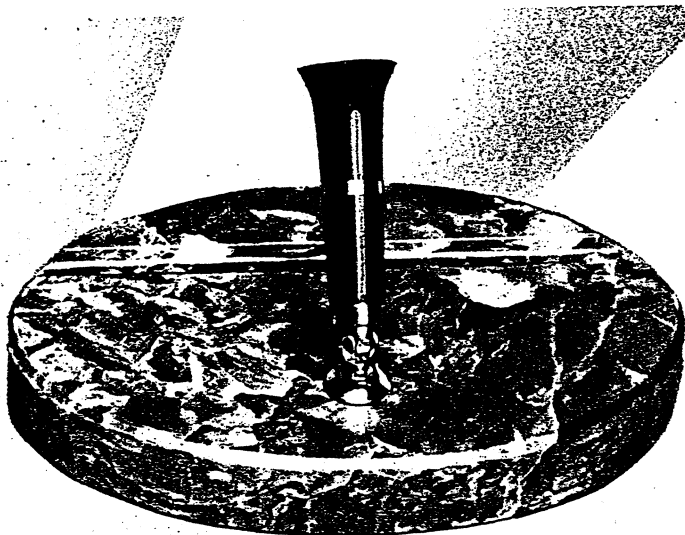

Code SAKAS. Single Brazilian green onyx $6\frac{1}{2}$ x $4\frac{1}{4}$ x 1", with Universal black, unbreakable Radite socket.
List $12.00